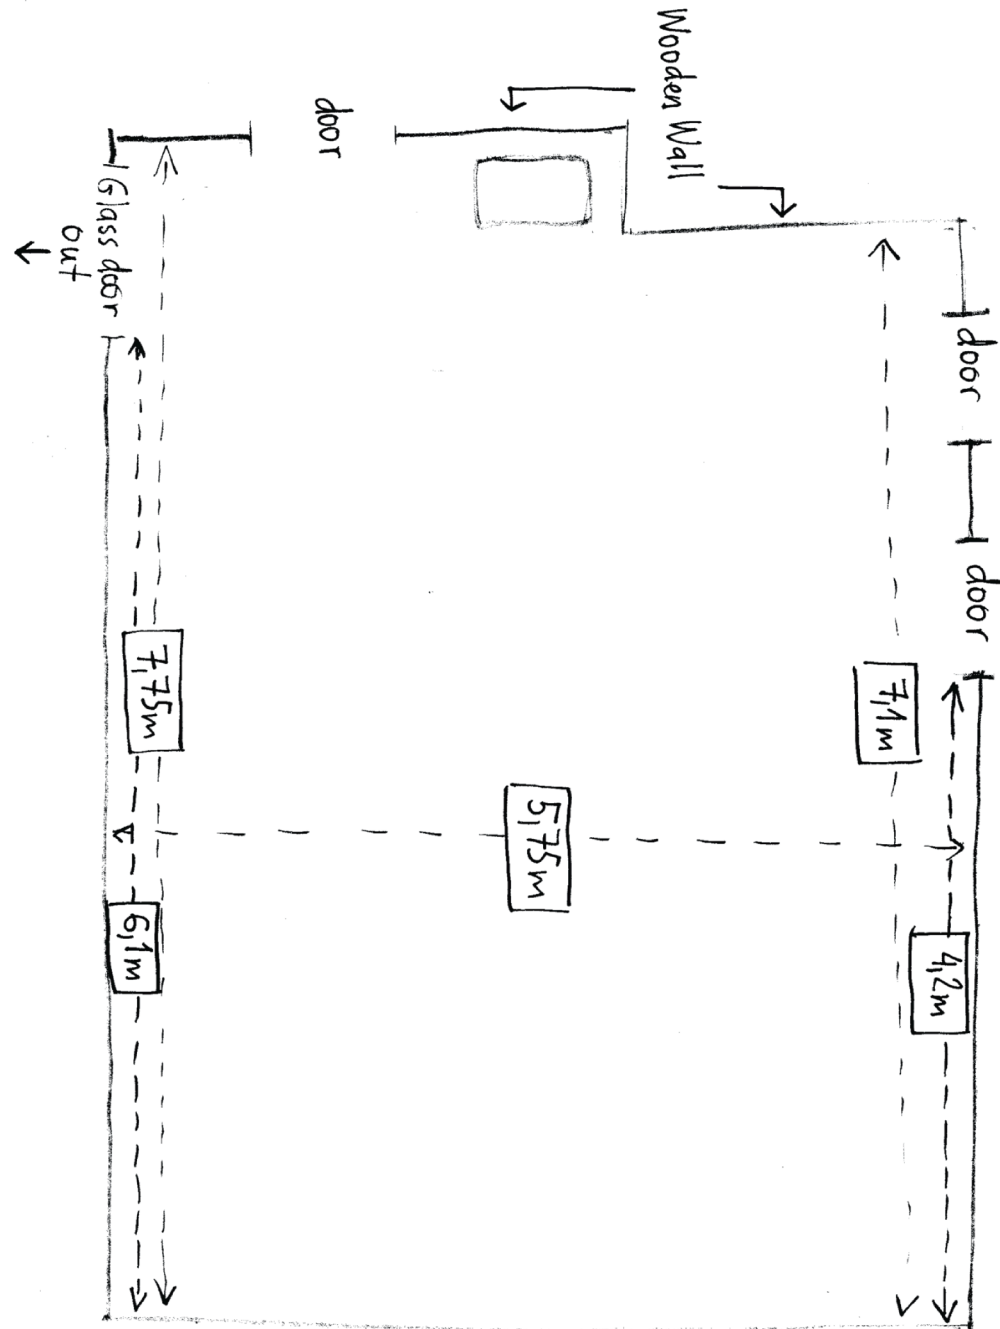

148.5mm

148.5mm

210mm

teksas  
Showroom II

Opening September 8.2018

17:00 - 20:00

09.09.2018 - 07.10.2018 by appointment only

**teksas**

DANISH ARTS FOUNDATION